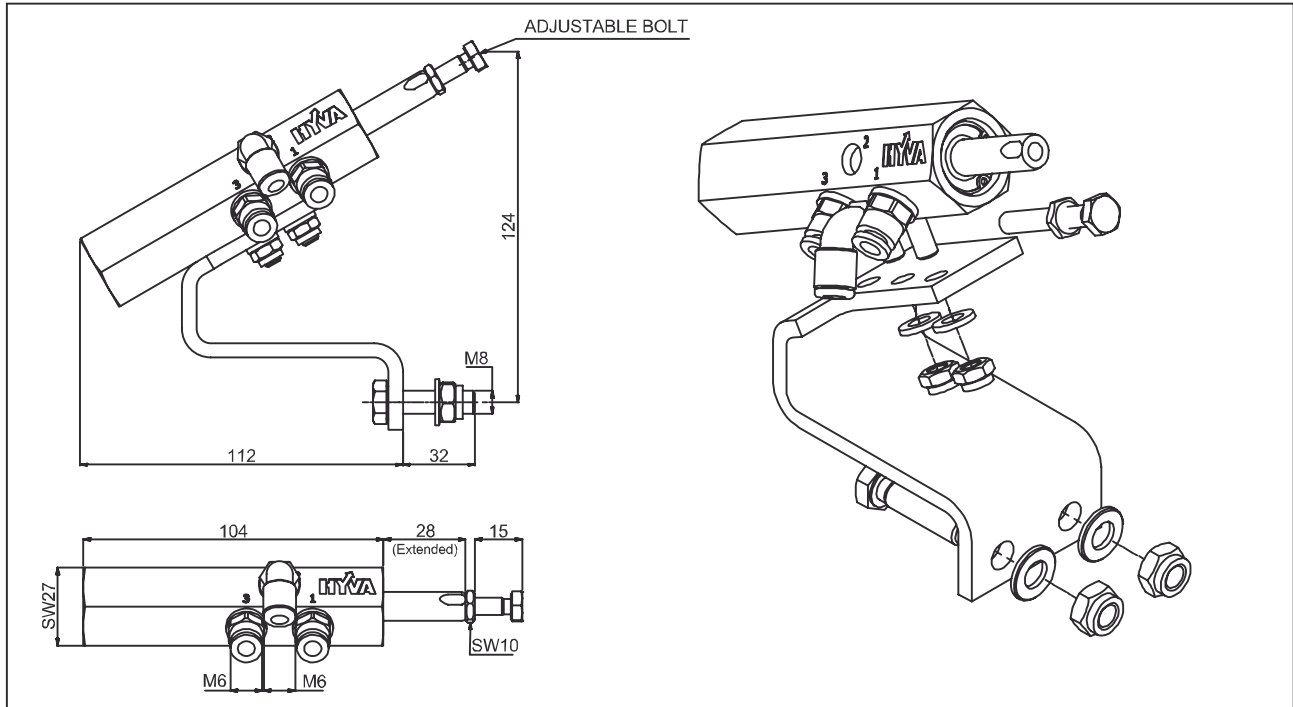

PNEUMATIC KNOCK-OFF - STANDARD*

Part no.	Description	Max. working pressure (bar)	Stroke (mm)	Weight (incl. bracket) (kg)	Air tube size (mm)	Bolt adj. length (mm)
14700506	KNOCK-OFF VALVE PNEUMATIC WITH SUPPORT	10	15	0.6	Ø6	18

This knock-off is for mounting on the cradle

**This knock-off will be delivered including mounting kit*

SPARE PARTS

Part no.	Description	Qty.
14700507	Seal kit	1
14810517	Air coupling straight - Ø6mm	2
14810566	Air coupling 90° - Ø6mm	1