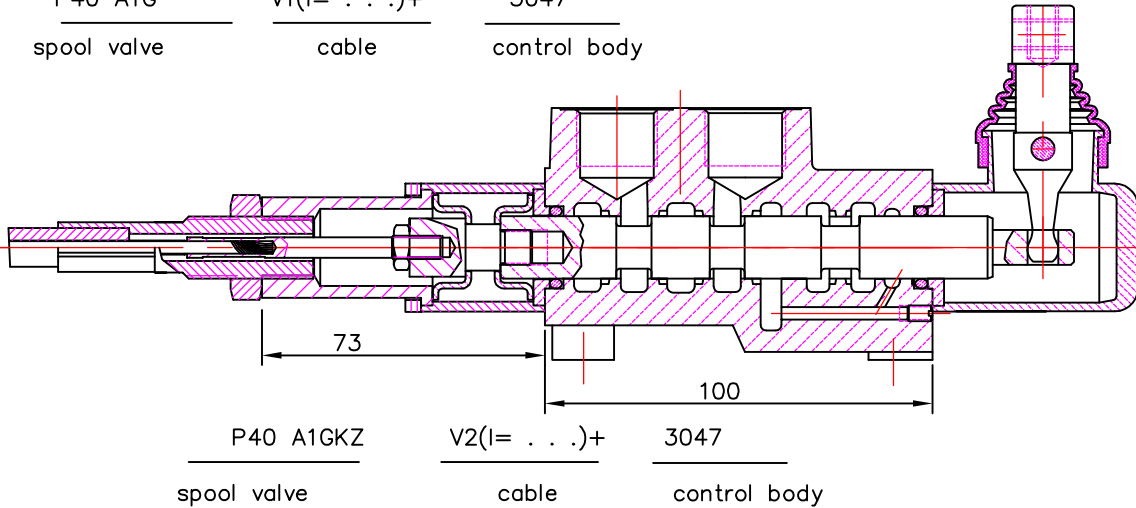

REMOTE CONTROLS
 Управление тросом

Cable "INDEMAR" Cod. IT 3056 /l=1.00; 1.50; 2.00; 2.50; 3.00 m/
 +control body "INDEMAR"
 code 3047, 3076, 3077

Technical specifications			
	3047	3076	3077
Stroke	13+13 mm	13+13 mm	13+13 mm
Max. load	45 kg	45 kg	45 kg
Level ratio	10:1	10:1	10:1
Lock in neutral	No	No	Yes
Antireverse lock	No	Yes	No
Body colour	Black	Black	Black
Cables type	Heavy Duty	Heavy Duty	Heavy Duty
Operating temperature	-40/+80C	-40/+80C	-40/+80C

High solidity controls for easy mounting on every type of distributor. They can be mounted stand alone or packed together. They use push-pull heavy duty cables that provide a positive smooth operating lever and are manufactured in a three different models to meet different needs of Clients.