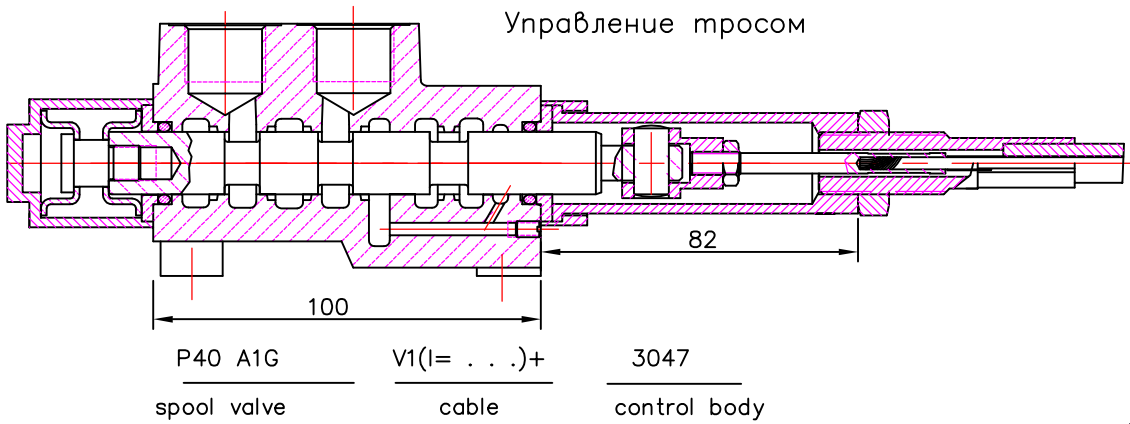

REMOTE CONTROLS
 Управление тросом

Cable "INDEMAR" Cod. IT 3056 /l=1.00; 1.50; 2.00; 2.50; 3.00 m/
 +control body "INDEMAR"
 code 3047, 3076, 3077

Technical specifications			
	3047	3076	3077
Stroke	13+13 mm	13+13 mm	13+13 mm
Max. load	45 kg	45 kg	45 kg
Level ratio	10:1	10:1	10:1
Lock in neutral	No	No	Yes
Antireverse lock	No	Yes	No
Body colour	Black	Black	Black
Cables type	Heavy Duty	Heavy Duty	Heavy Duty
Operating temperature	-40/+80C	-40/+80C	-40/+80C

High solidity controls for easy mounting on every type of distributor. They can be mounted stand alone or packed together. They use push-pull heavy duty cables that provide a positive smooth operating lever and are manufactured in a three different models to meet different needs of Clients.